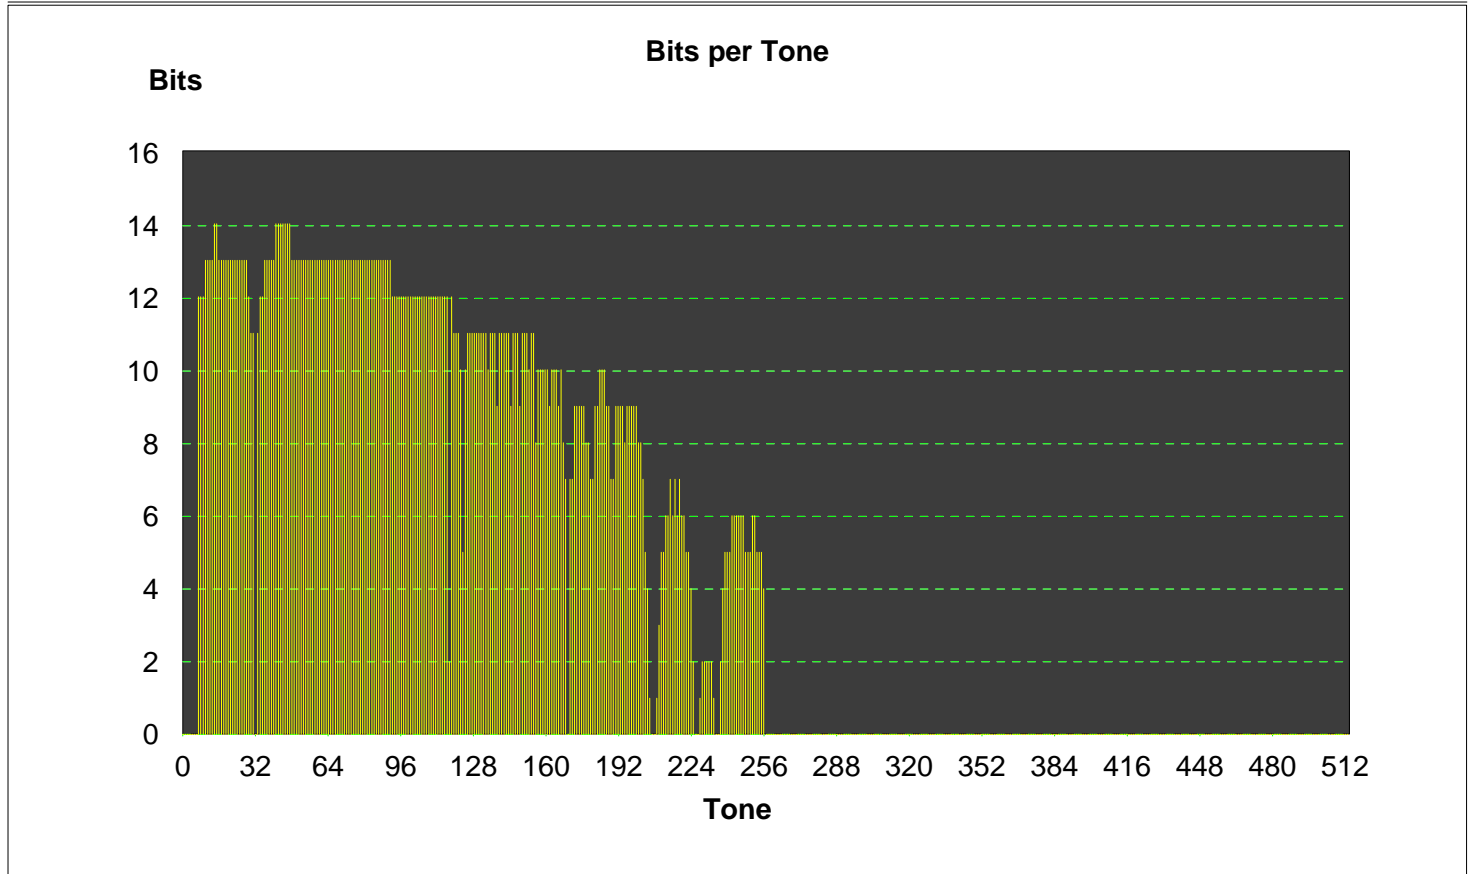

RX TOTAL ERROR CNT 0

NEAR END F5 LB CNT 0

NEAR END F4 LB CNT 0

FAR END F5 LB CNT 0

FAR END F4 LB CNT 0

PING SENT	0
PING RECEIVED	0
PING DELAY	0.00 ms
PING MIN DELAY	0.00 ms
PING MAX DELAY	0.00 ms
PING AVG DELAY	0.00 ms
ENET STATE	DOWN
ENET TX BYTES	0
ENET TX FRAMES	0
ENET COLLISIONS	0
ENET TX ERRORS	0
ENET RX BYTES	0
ENET RX FRAMES	0
ENET RX CRC ERRORS	0

SNR TABLE

SNR